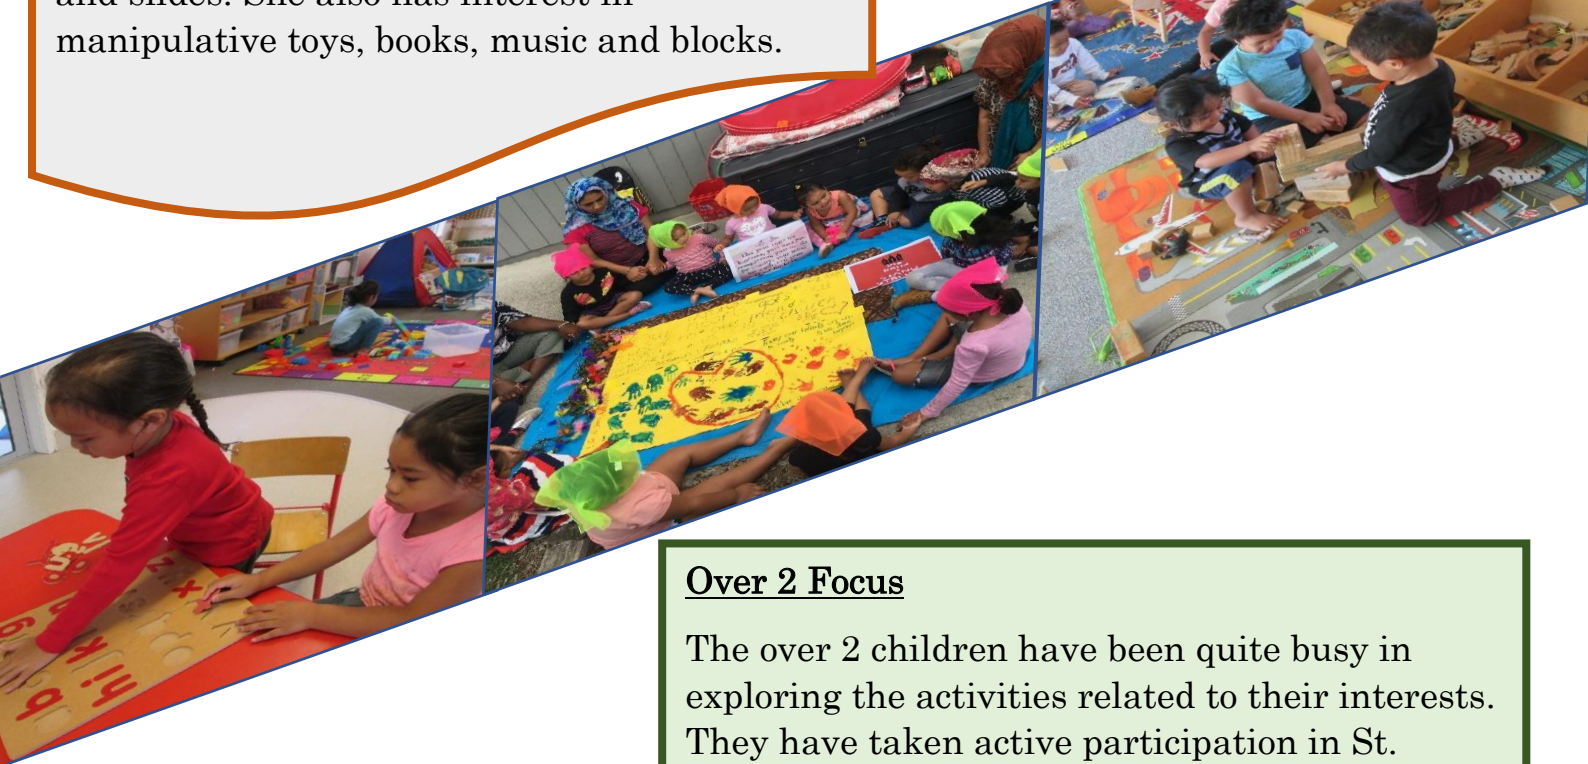

We thank all our Grandarents who attended our Grandparents' Morning Tea and had a quality time with our staff.

Under 2 Focus:

Our under-two child has become confident in exploring the Centre environment. She has shown interest in the activities done in the Centre such as water play, playdough, messy play and painting. She is in the process of developing her self-help skills and communication skills through working alongside over 2 children. She also liked exploring outdoor play area such as sandpit and slides. She also has interest in manipulative toys, books, music and blocks.